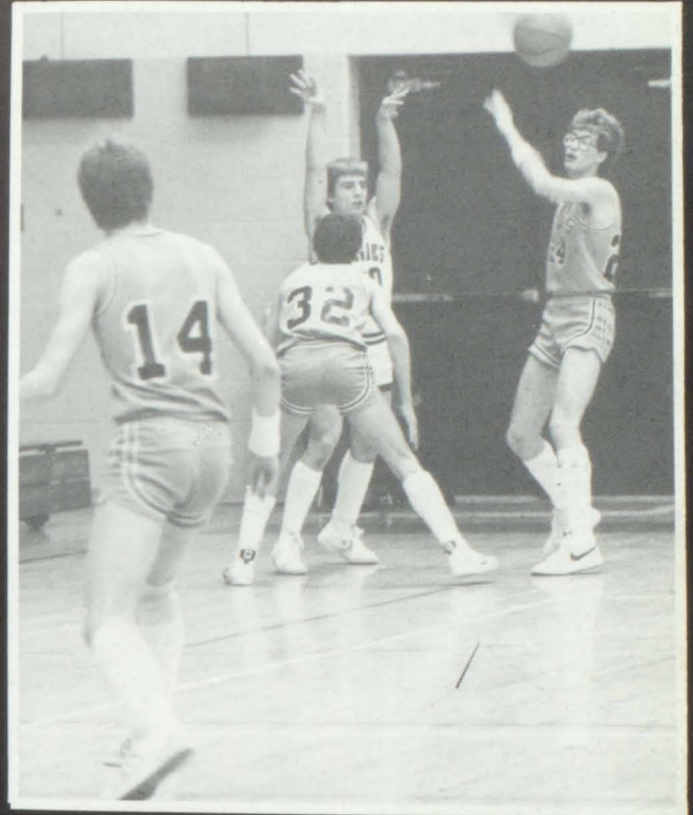

PHOTO ABOVE-Litwiller takes a shot over Beal City players in district action. PHOTO BELOW-Jim Custer launches a shot to score two points against the Aggies.

PHOTO ABOVE-Ashley's specialty was trapping their opponents with their zone full court press. PHOTO BELOW Jason Custer's ball handling helps him lead his team on a fast break.